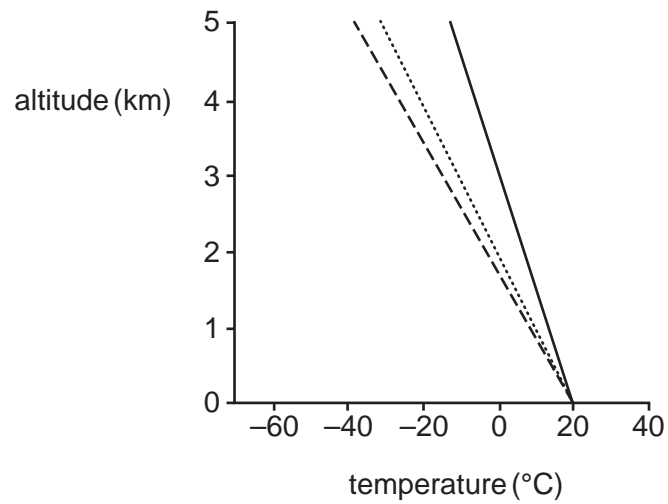

2

Fig. 1 for Question 1

Two storm hydrographs from the same rainfall event

**Key**

- A = impermeable surface
- B = permeable surface

3

Fig. 2 for Question 2

## Atmospheric lapse rates

**Key**

- Environmental Lapse Rate (ELR)
- ..... Dry Adiabatic Lapse Rate (DALR)
- Saturated Adiabatic Lapse Rate (SALR)

4

Photograph A for Question 3

A mass movement

Fig. 3 for Question 4